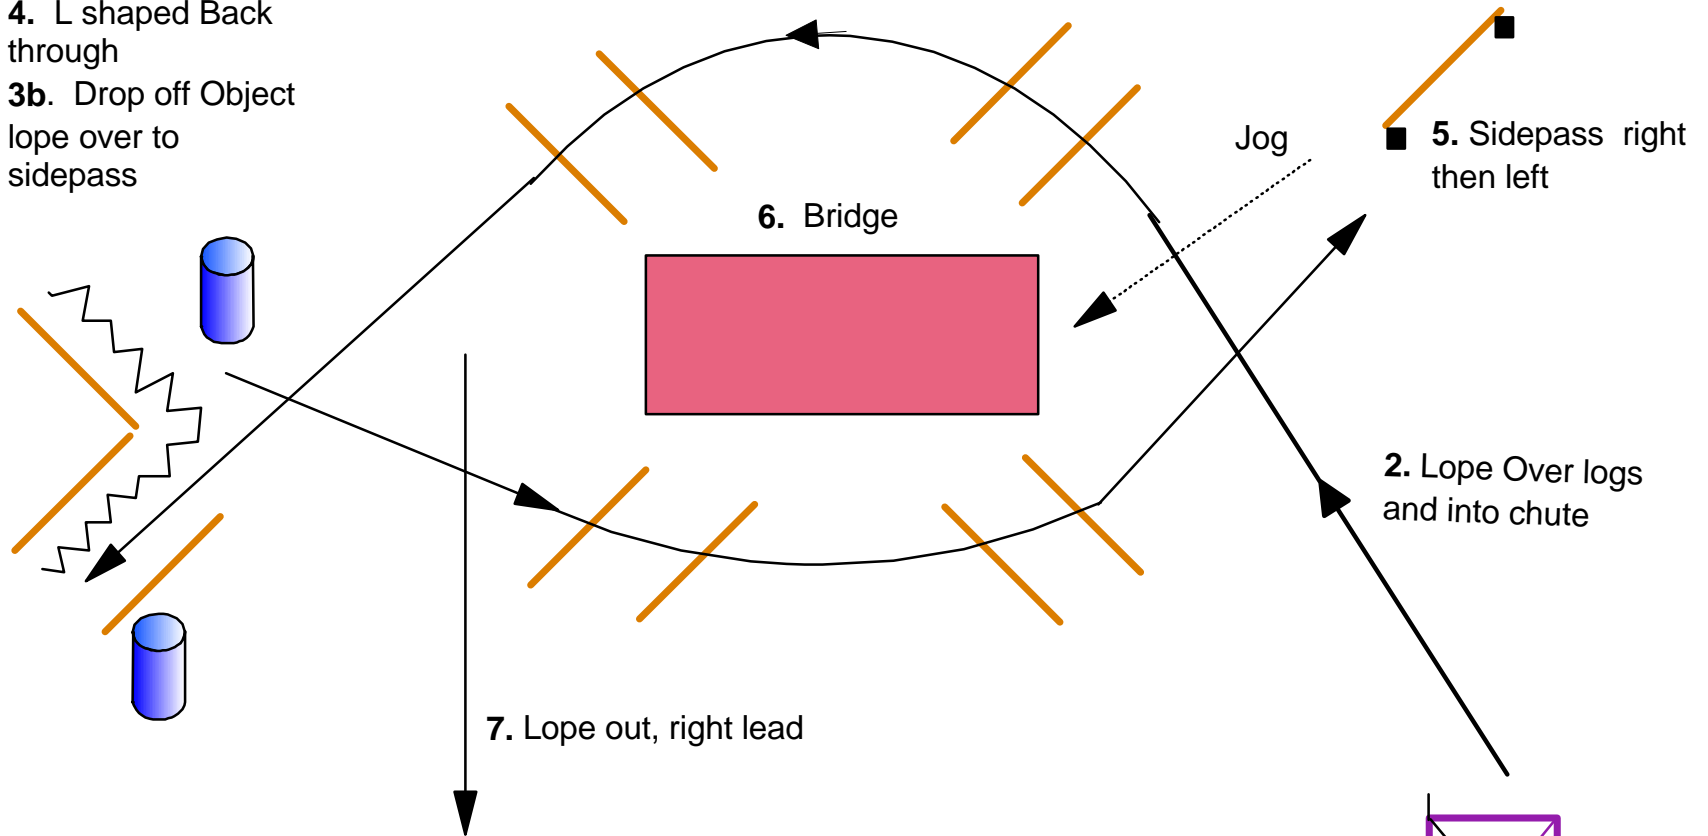

- 3a. Pick up Object
- 4. L shaped Back through
- 3b. Drop off Object
- lope over to sidepass

7. Lope out, right lead

2. Lope Over logs and into chute

5. Sidepass right then left

6. Bridge

1. Walk to Gate, open, pass through, & close Gate
2. Lope, left lead, over logs, lope into chute
- 3a Pick up and carry first aid kit in hand
4. Back through L shape
- 3b Drop first aid kit on Barrel, lope over logs
5. Sidepass right, then left over elevated log
6. Jog to Bridge. Walk over Bridge
7. Lope, right lead, out of area

Jog

Lope

Back

1. Gate